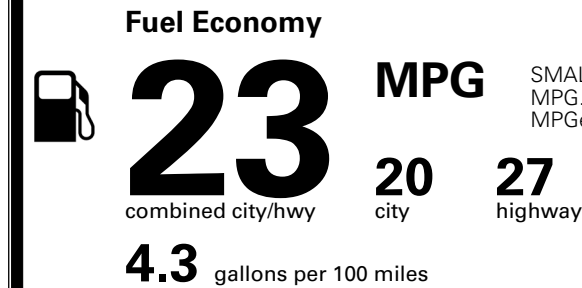

\$ 49,025.00

INLAND FREIGHT AND HANDLING

\$ 1,495.00

TOTAL MANUFACTURER'S SUGGESTED RETAIL PRICE ▶

\$ 50,520.00

TOTAL ADDITIONAL WEIGHT: 76.0

*Additional terms and conditions apply.

**Kia Connect may be currently unavailable for some Model Year 2022 and newer vehicles sold or purchased in Massachusetts; please see owners.kia.com for more information.

EPA DOT Fuel Economy and Environment

Gasoline Vehicle

SMALL SUVs range from 14 to 138 MPG. The best vehicle rates 146 MPGe.

You spend
\$2,250
 more in fuel costs
 over 5 years
 compared to the
 average new vehicle.